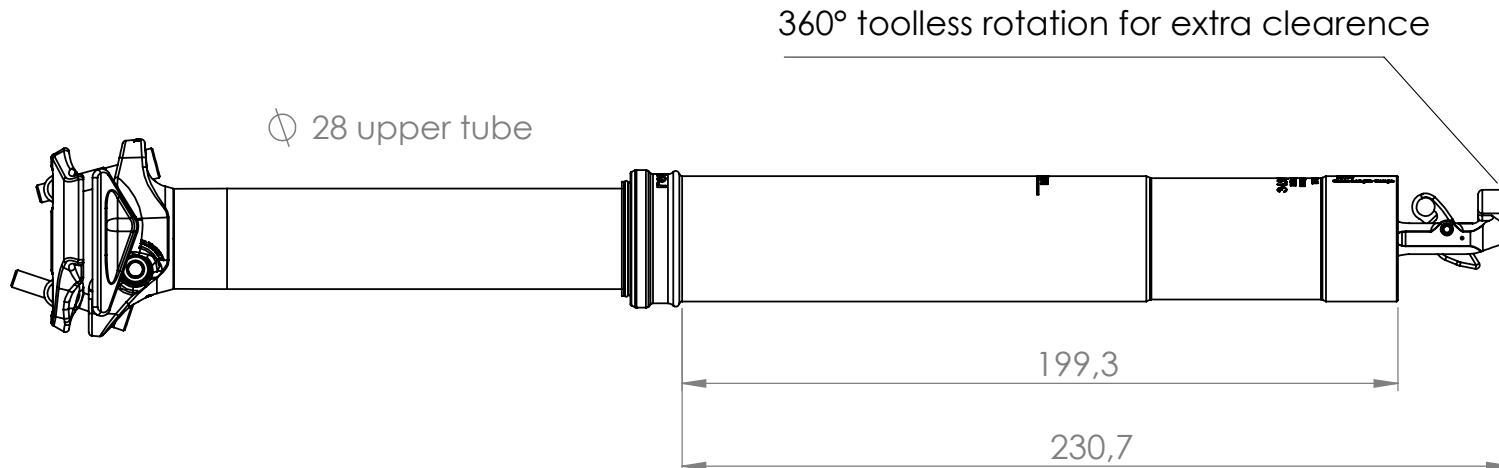

REVIVE MAX 125 / 34.9MM

WEIGHT
Standard / Titan
530 g / 520 g

DIMENSION & WEIGHT

REVIVE MAX 160 / 34.9MM

WEIGHT
Standard / Titan
580 g / 570 g

360° toolless rotation for extra clearance

www.bikeyoke.com

DIMENSION & WEIGHT

REVIVE MAX 185 / 34.9MM

WEIGHT
Standard / Titan
630 g / 620 g

DIMENSION & WEIGHT

360° toolless rotation for extra clearance

∅ 28 upper tube