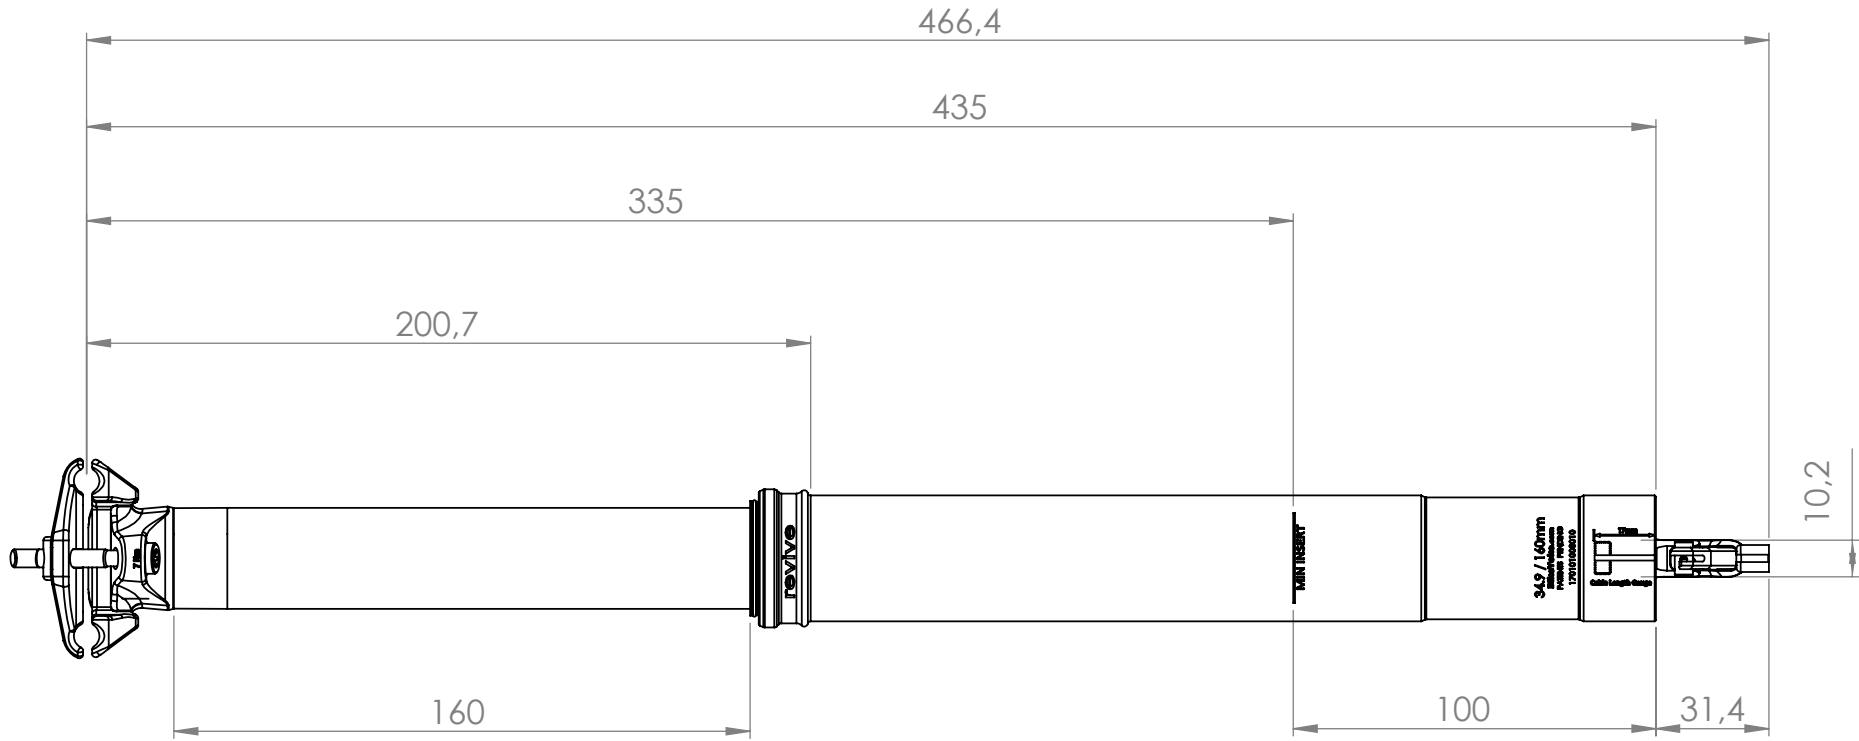

REVIVE MAX 125 / 34.9MM

WEIGHT
Standard / Titan
530 g / 520 g

DIMENSION & WEIGHT

REVIVE MAX 160 / 34.9MM

WEIGHT
Standard / Titan
580 g / 570 g

360° toolless rotation for extra clearance

www.bikeyoke.com

DIMENSION & WEIGHT

REVIVE MAX 185 / 34.9MM

WEIGHT
Standard / Titan
630 g / 620 g

DIMENSION & WEIGHT

360° toolless rotation for extra clearance

∅ 28 upper tube