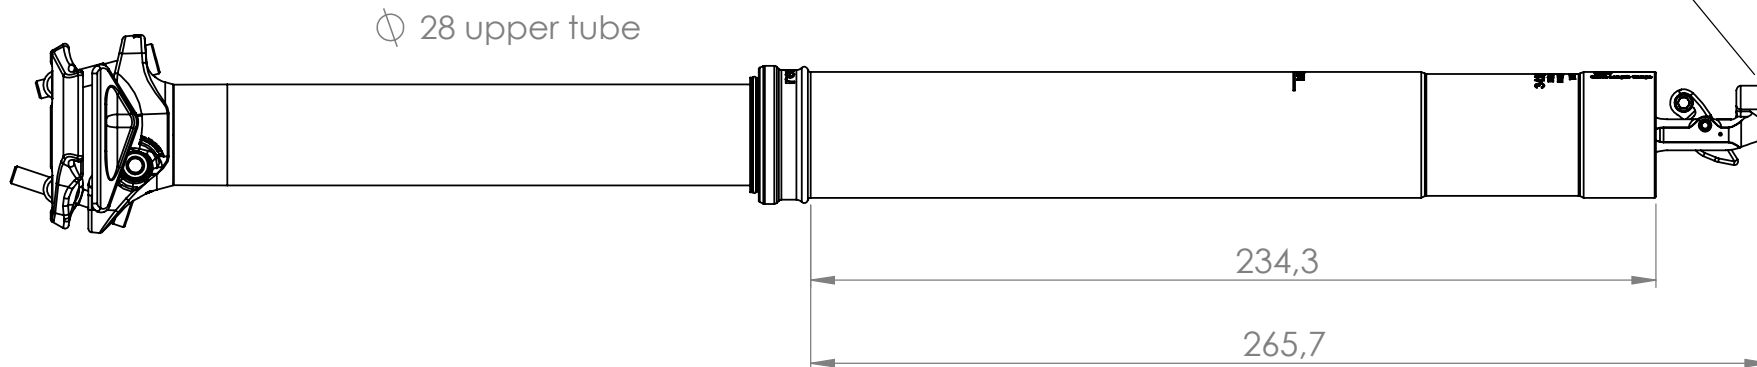

REVIVE MAX 125 / 34.9MM

WEIGHT
Standard / Titan
530 g / 520 g

DIMENSION & WEIGHT

REVIVE MAX 160 / 34.9MM

WEIGHT
Standard / Titan
580 g / 570 g

360° toolless rotation for extra clearance

www.bikeyoke.com

DIMENSION & WEIGHT

REVIVE MAX 185 / 34.9MM

WEIGHT
Standard / Titan
630 g / 620 g

DIMENSION & WEIGHT

360° toolless rotation for extra clearance

∅ 28 upper tube