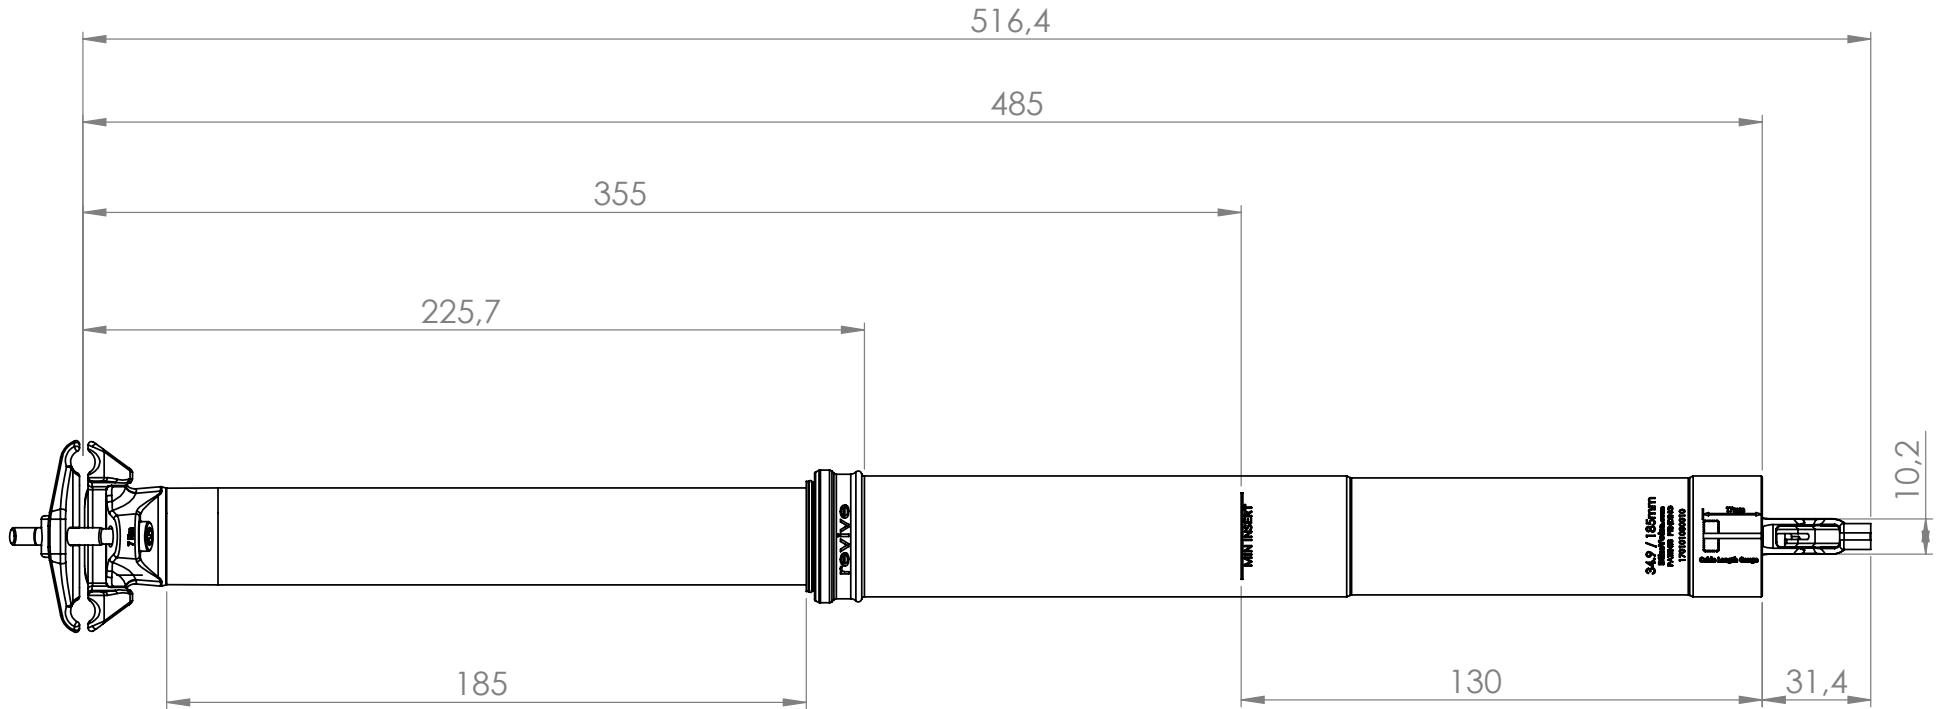

REVIVE MAX 125 / 34.9MM

WEIGHT
Standard / Titan
530 g / 520 g

DIMENSION & WEIGHT

REVIVE MAX 160 / 34.9MM

WEIGHT
Standard / Titan
580 g / 570 g

360° toolless rotation for extra clearance

www.bikeyoke.com

DIMENSION & WEIGHT

REVIVE MAX 185 / 34.9MM

WEIGHT
Standard / Titan
630 g / 620 g

DIMENSION & WEIGHT

360° toolless rotation for extra clearance

∅ 28 upper tube