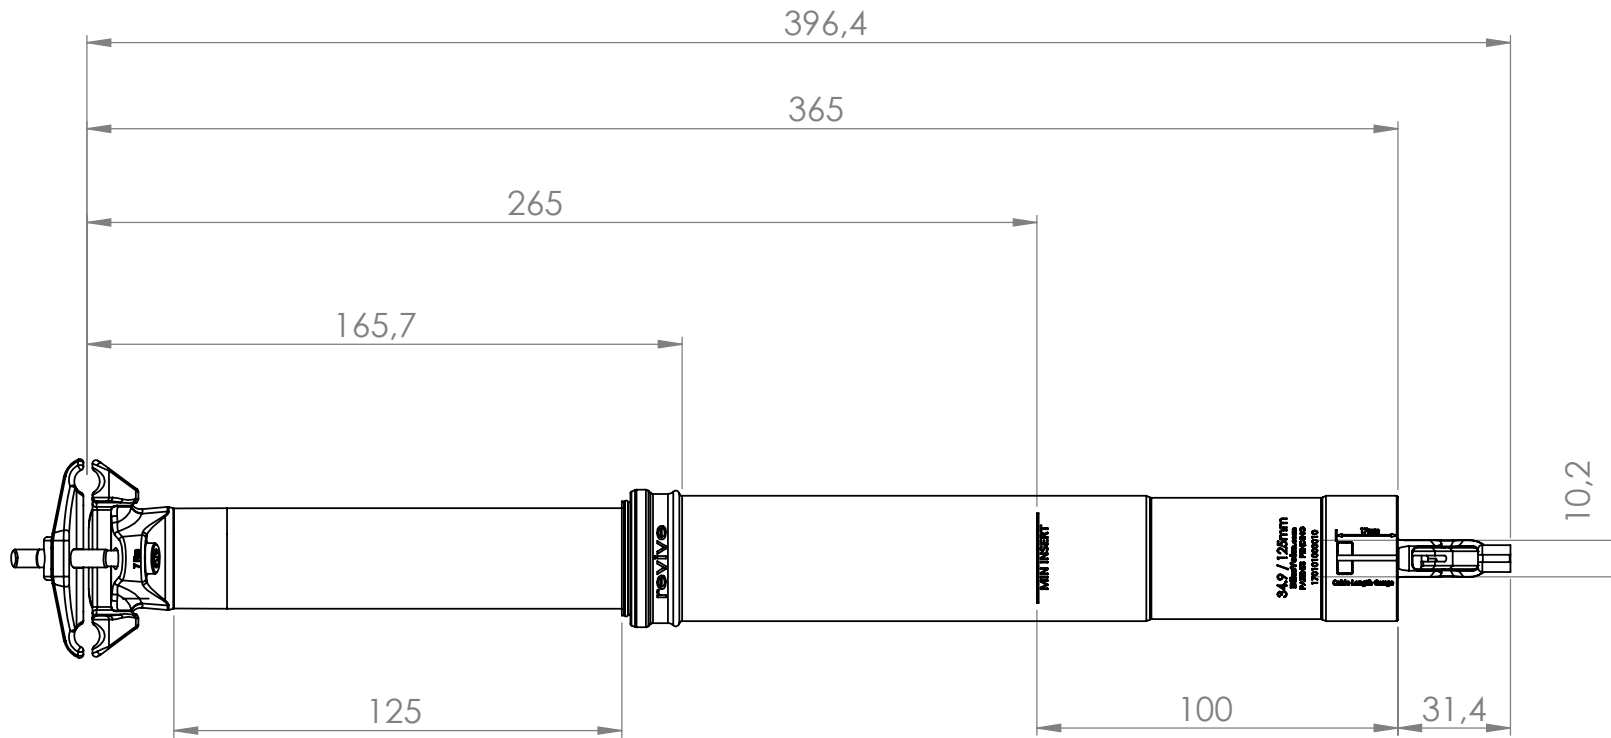

REVIVE MAX 125 / 34.9MM

WEIGHT
Standard / Titan
530 g / 520 g

DIMENSION & WEIGHT

REVIVE MAX 160 / 34.9MM

WEIGHT
Standard / Titan
580 g / 570 g

360° toolless rotation for extra clearance

www.bikeyoke.com

DIMENSION & WEIGHT

REVIVE MAX 185 / 34.9MM

WEIGHT
Standard / Titan
630 g / 620 g

DIMENSION & WEIGHT

360° toolless rotation for extra clearance

∅ 28 upper tube