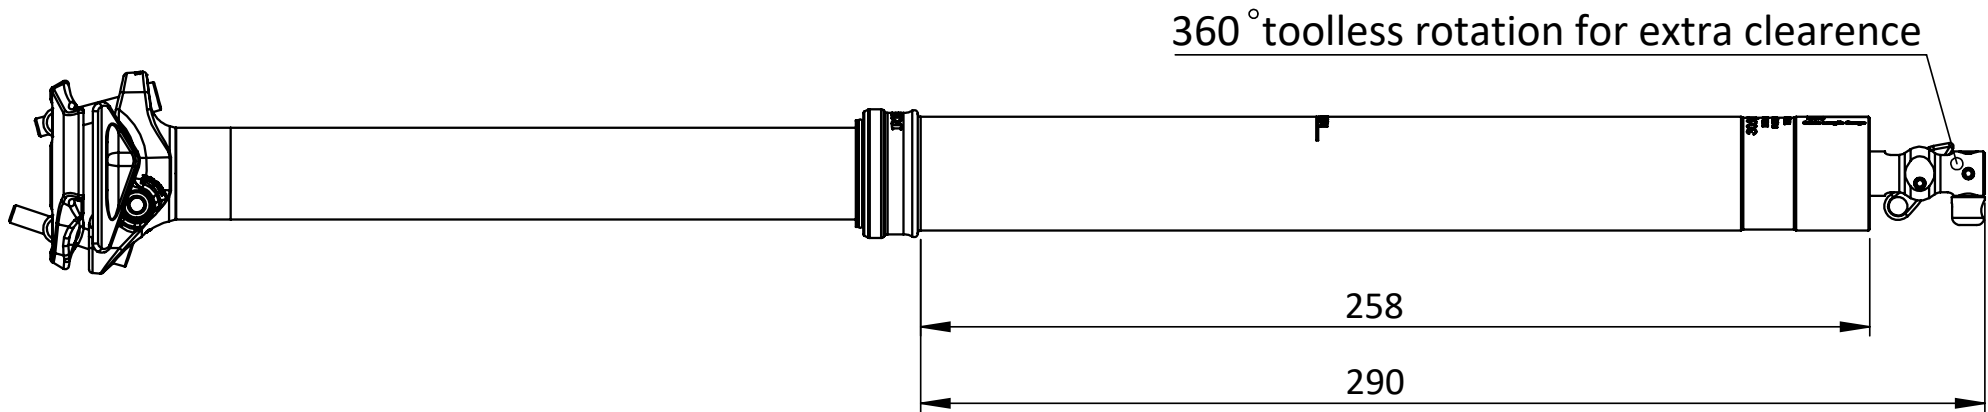

REVIVE 125 / 30.9 & 31.6 MM

WEIGHT: Standard / Titan
455 g / 445 g @ 30.9 mm
475 g / 465 g @ 31.6 mm

360° toolless rotation for extra clearance

www.bikeyoke.com

REVIVE 160 / 30.9 & 31.6 MM

WEIGHT: Standard / Titan
515 g / 505 g @ 30.9 mm
535 g / 525 g @ 31.6 mm

REVIVE 185 / 30.9 & 31.6 MM

WEIGHT: Standard / Titan
555 g / 545 g @ 30.9 mm
575 g / 565 g @ 31.6 mm

DIMENSION & WEIGHT

REVIVE 213 / 30.9 & 31.6 MM

WEIGHT: Standard / Titan
615 g / 605 g @ 30.9 mm
645 g / 635 g @ 31.6 mm

DIMENSION & WEIGHT