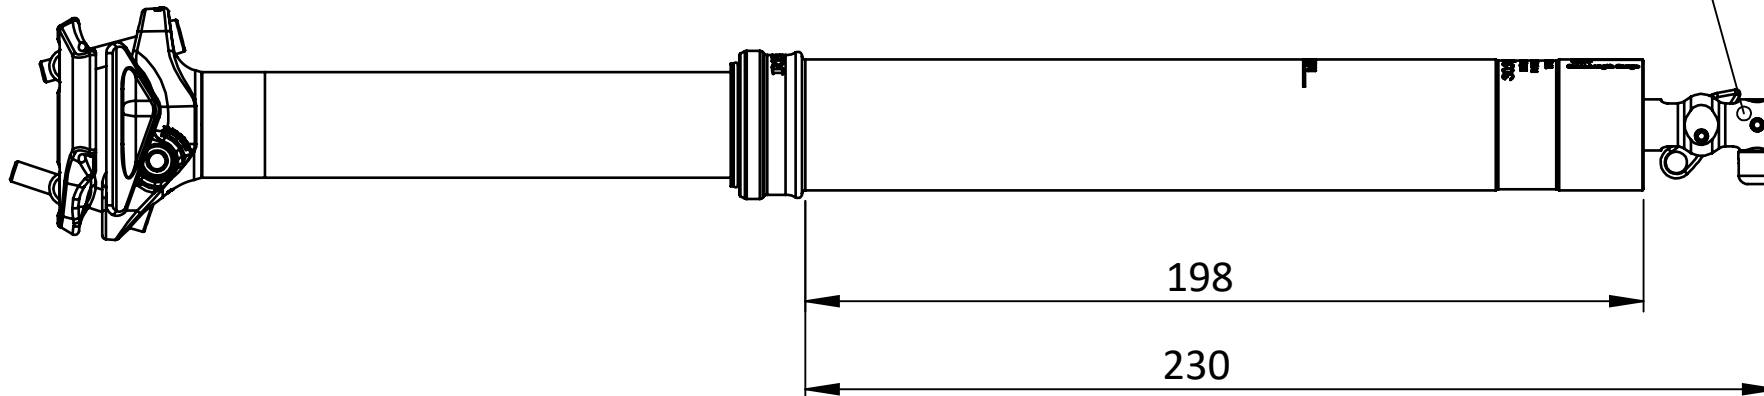

REVIVE 125 / 30.9 & 31.6 MM

WEIGHT: Standard / Titan
455 g / 445 g @ 30.9 mm
475 g / 465 g @ 31.6 mm

360° toolless rotation for extra clearance

www.bikeyoke.com

REVIVE 160 / 30.9 & 31.6 MM

WEIGHT: Standard / Titan
515 g / 505 g @ 30.9 mm
535 g / 525 g @ 31.6 mm

REVIVE 185 / 30.9 & 31.6 MM

WEIGHT: Standard / Titan
555 g / 545 g @ 30.9 mm
575 g / 565 g @ 31.6 mm

DIMENSION & WEIGHT

REVIVE 213 / 30.9 & 31.6 MM

WEIGHT: Standard / Titan
615 g / 605 g @ 30.9 mm
645 g / 635 g @ 31.6 mm

DIMENSION & WEIGHT