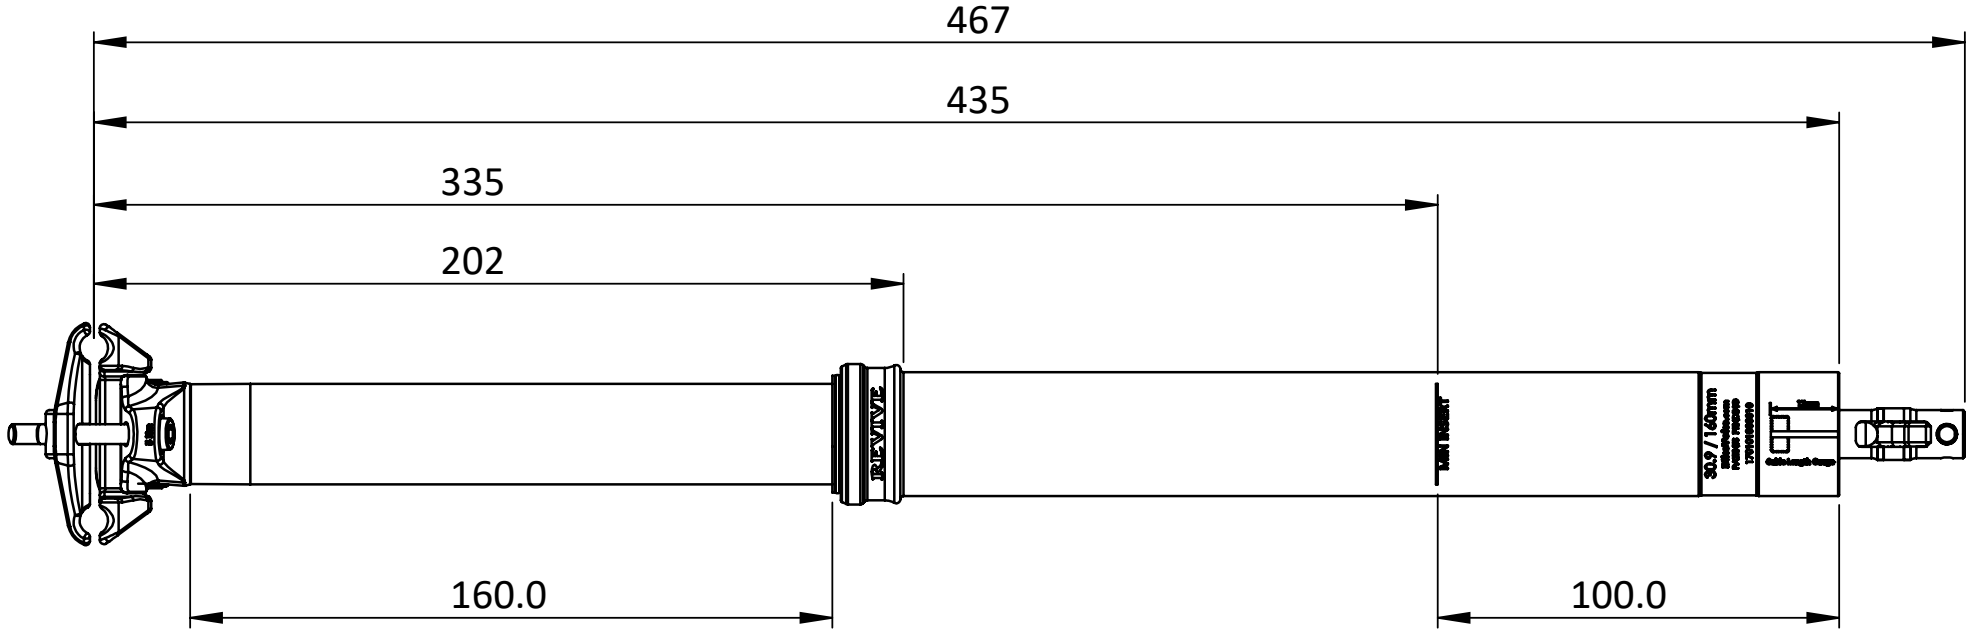

REVIVE 125 / 30.9 & 31.6 MM

WEIGHT: Standard / Titan
455 g / 445 g @ 30.9 mm
475 g / 465 g @ 31.6 mm

360° toolless rotation for extra clearance

www.bikeyoke.com

REVIVE 160 / 30.9 & 31.6 MM

WEIGHT: Standard / Titan
515 g / 505 g @ 30.9 mm
535 g / 525 g @ 31.6 mm

REVIVE 185 / 30.9 & 31.6 MM

WEIGHT: Standard / Titan
555 g / 545 g @ 30.9 mm
575 g / 565 g @ 31.6 mm

DIMENSION & WEIGHT

REVIVE 213 / 30.9 & 31.6 MM

WEIGHT: Standard / Titan
615 g / 605 g @ 30.9 mm
645 g / 635 g @ 31.6 mm

DIMENSION & WEIGHT