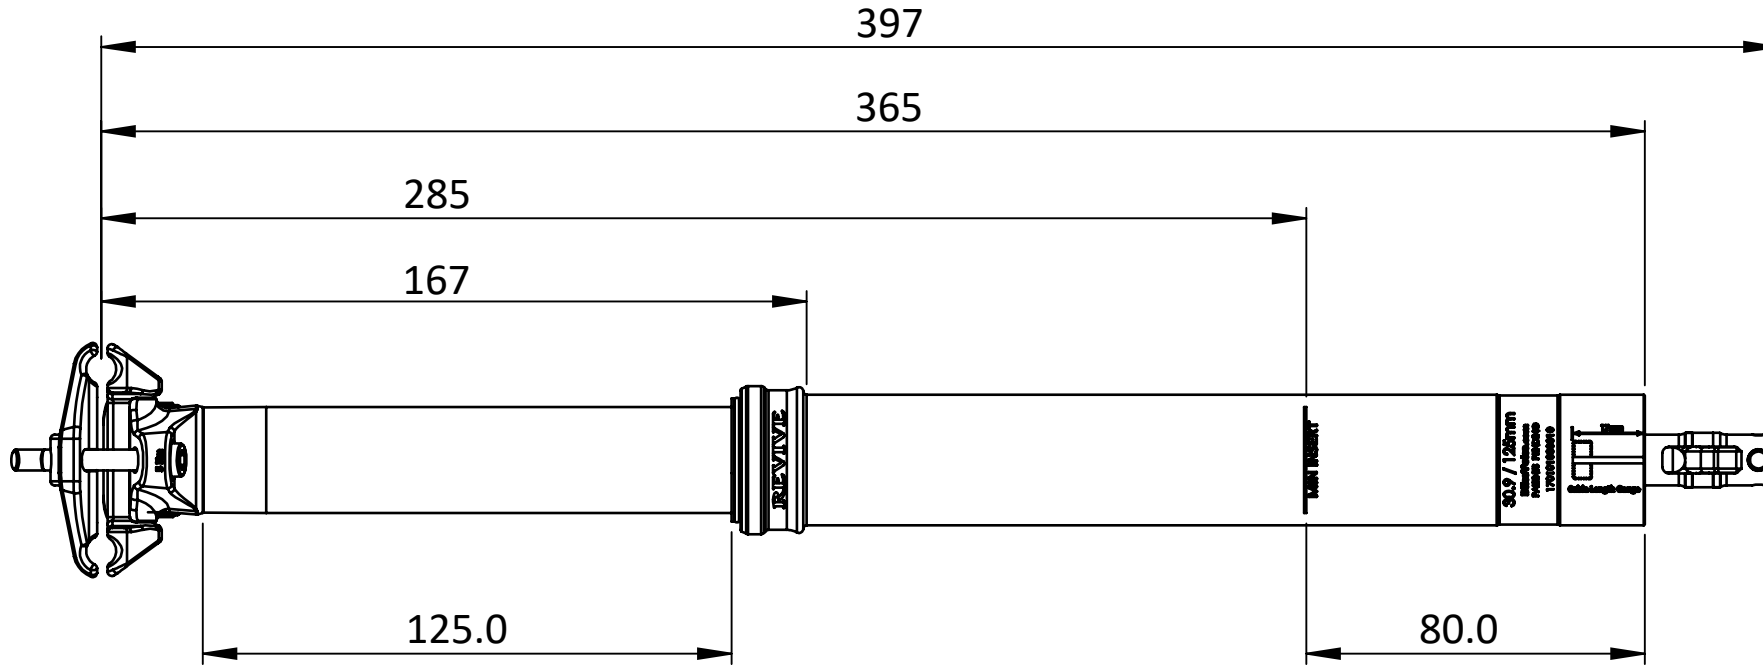

REVIVE 125 / 30.9 & 31.6 MM

WEIGHT: Standard / Titan
455 g / 445 g @ 30.9 mm
475 g / 465 g @ 31.6 mm

360° toolless rotation for extra clearance

www.bikeyoke.com

REVIVE 160 / 30.9 & 31.6 MM

WEIGHT: Standard / Titan
515 g / 505 g @ 30.9 mm
535 g / 525 g @ 31.6 mm

REVIVE 185 / 30.9 & 31.6 MM

WEIGHT: Standard / Titan
555 g / 545 g @ 30.9 mm
575 g / 565 g @ 31.6 mm

DIMENSION & WEIGHT

REVIVE 213 / 30.9 & 31.6 MM

WEIGHT: Standard / Titan
615 g / 605 g @ 30.9 mm
645 g / 635 g @ 31.6 mm

DIMENSION & WEIGHT