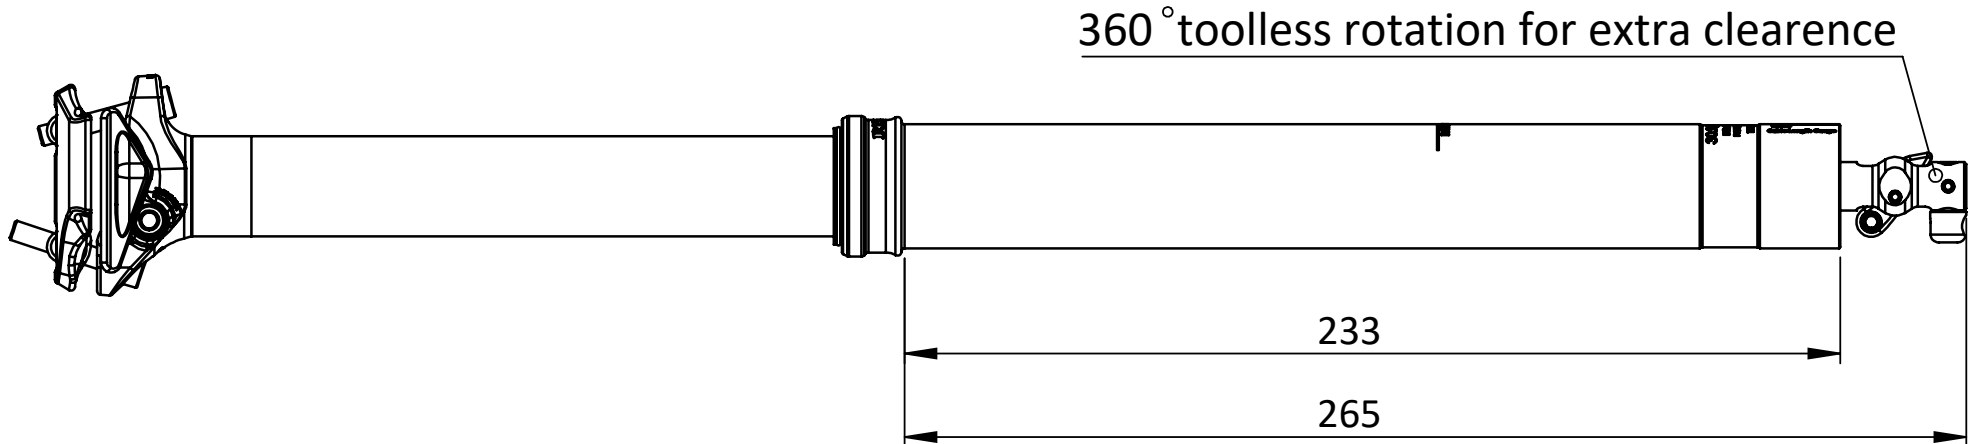

REVIVE 125 / 30.9 & 31.6 MM

WEIGHT: Standard / Titan
455 g / 445 g @ 30.9 mm
475 g / 465 g @ 31.6 mm

360° toolless rotation for extra clearance

www.bikeyoke.com

REVIVE 160 / 30.9 & 31.6 MM

WEIGHT: Standard / Titan
515 g / 505 g @ 30.9 mm
535 g / 525 g @ 31.6 mm

REVIVE 185 / 30.9 & 31.6 MM

WEIGHT: Standard / Titan
555 g / 545 g @ 30.9 mm
575 g / 565 g @ 31.6 mm

DIMENSION & WEIGHT

REVIVE 213 / 30.9 & 31.6 MM

WEIGHT: Standard / Titan
615 g / 605 g @ 30.9 mm
645 g / 635 g @ 31.6 mm

DIMENSION & WEIGHT