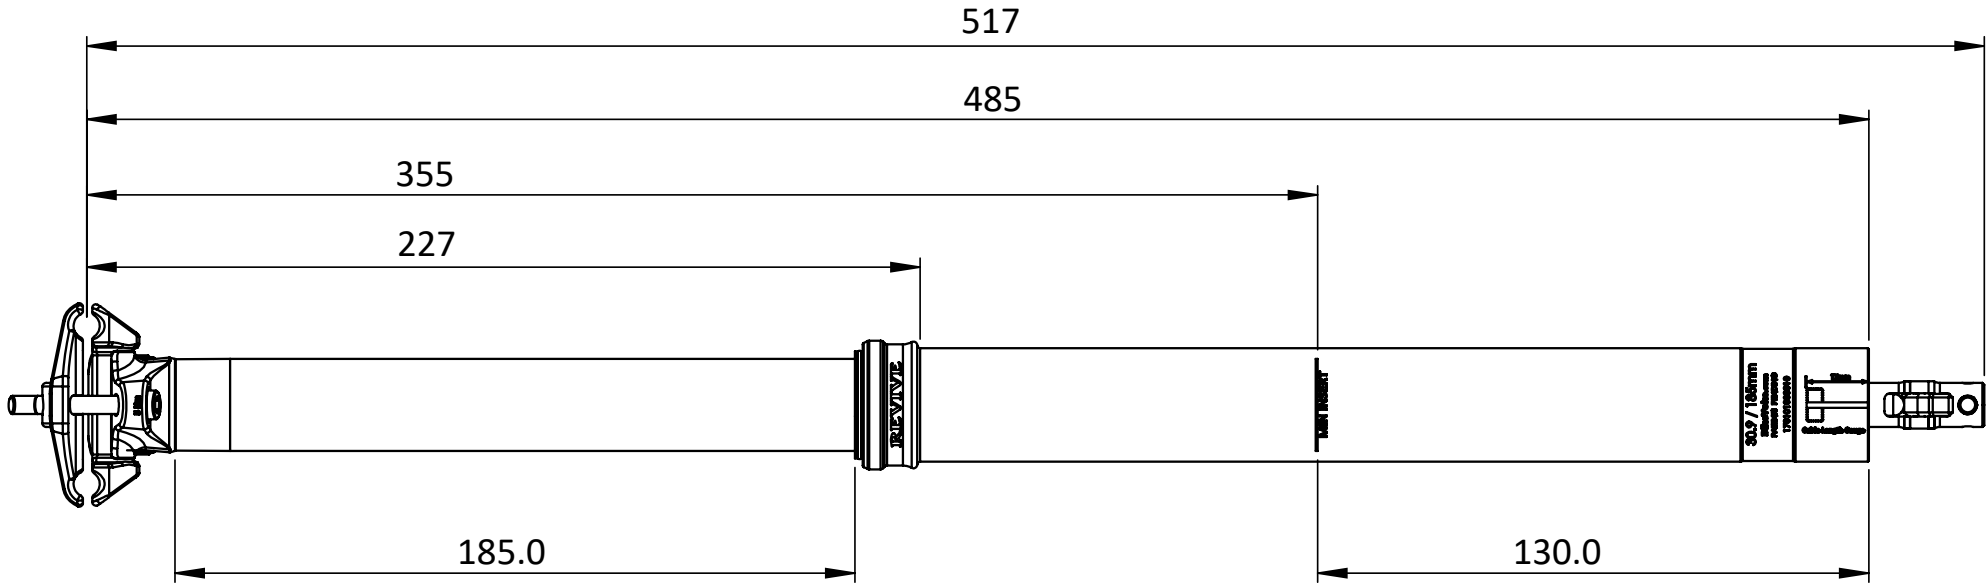

REVIVE 125 / 30.9 & 31.6 MM

WEIGHT: Standard / Titan
455 g / 445 g @ 30.9 mm
475 g / 465 g @ 31.6 mm

360° toolless rotation for extra clearance

www.bikeyoke.com

REVIVE 160 / 30.9 & 31.6 MM

WEIGHT: Standard / Titan
515 g / 505 g @ 30.9 mm
535 g / 525 g @ 31.6 mm

REVIVE 185 / 30.9 & 31.6 MM

WEIGHT: Standard / Titan
555 g / 545 g @ 30.9 mm
575 g / 565 g @ 31.6 mm

DIMENSION & WEIGHT

REVIVE 213 / 30.9 & 31.6 MM

WEIGHT: Standard / Titan
615 g / 605 g @ 30.9 mm
645 g / 635 g @ 31.6 mm

DIMENSION & WEIGHT