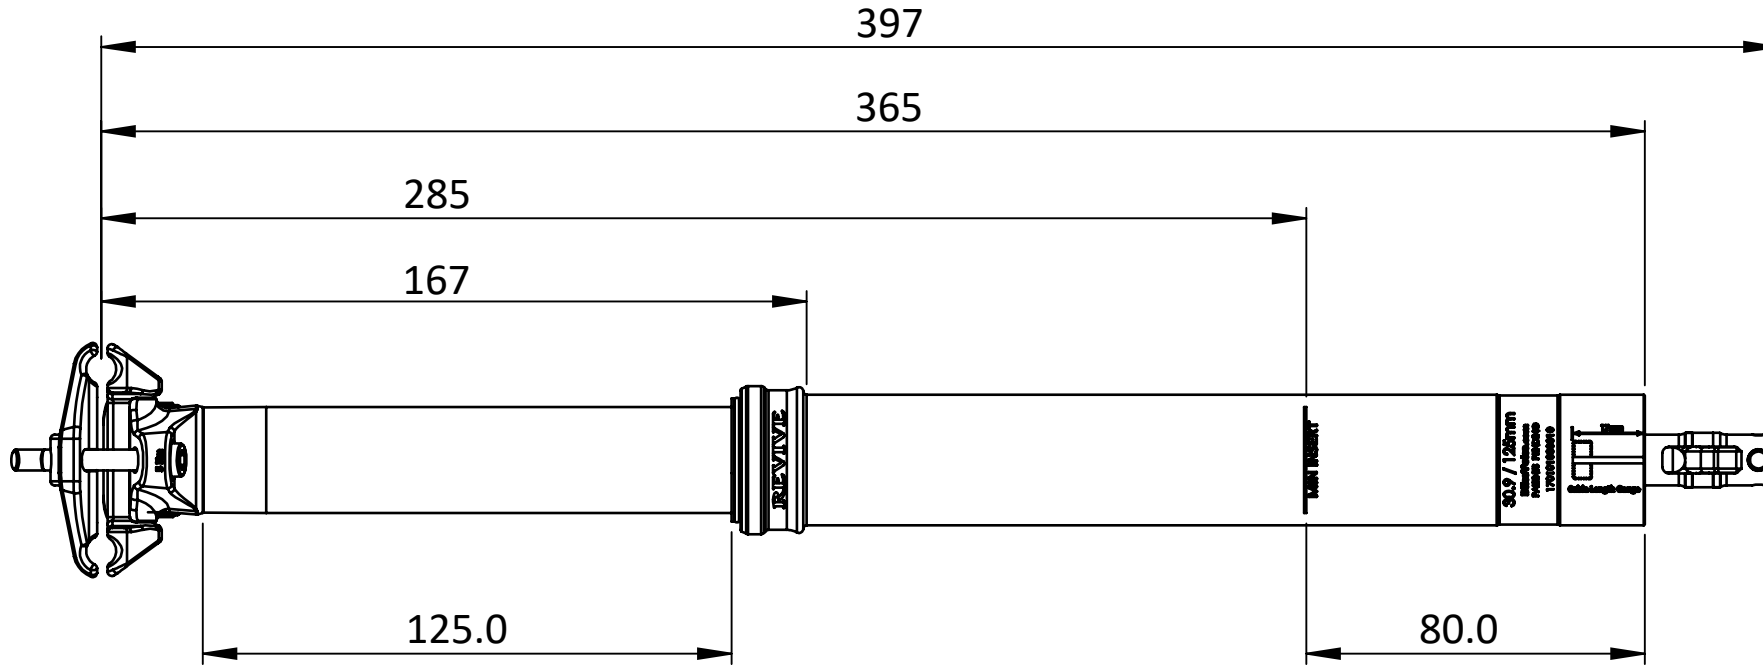

# DIVINE 125 / 30.9 & 31.6 MM

**WEIGHT:** Standard / Titan  
445 g / 435 g @ 30.9 mm  
465 g / 455 g @ 31.6 mm

360° toolless rotation for extra clearance

[www.bikeyoke.com](http://www.bikeyoke.com)

**DIMENSION & WEIGHT**

# DIVINE 160 / 30.9 & 31.6 MM

**WEIGHT:** Standard / Titan  
495 g / 485 g @ 30.9 mm  
515 g / 505 g @ 31.6 mm

# DIVINE 185 / 30.9 & 31.6 MM

**WEIGHT:** Standard / Titan  
535 g / 525 g @ 30.9 mm  
560 g / 550 g @ 31.6 mm