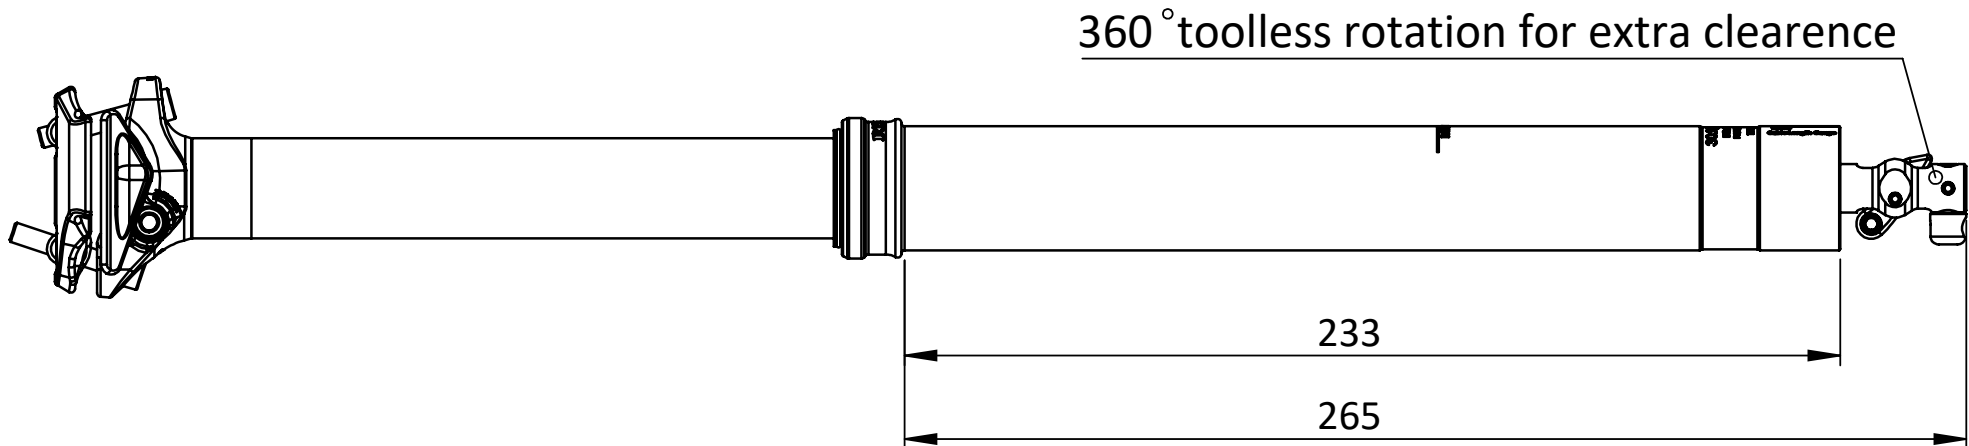

# DIVINE 125 / 30.9 & 31.6 MM

**WEIGHT:** Standard / Titan  
445 g / 435 g @ 30.9 mm  
465 g / 455 g @ 31.6 mm

360° toolless rotation for extra clearance

[www.bikeyoke.com](http://www.bikeyoke.com)

**DIMENSION & WEIGHT**

# DIVINE 160 / 30.9 & 31.6 MM

**WEIGHT:** Standard / Titan  
495 g / 485 g @ 30.9 mm  
515 g / 505 g @ 31.6 mm

# DIVINE 185 / 30.9 & 31.6 MM

**WEIGHT:** Standard / Titan  
535 g / 525 g @ 30.9 mm  
560 g / 550 g @ 31.6 mm