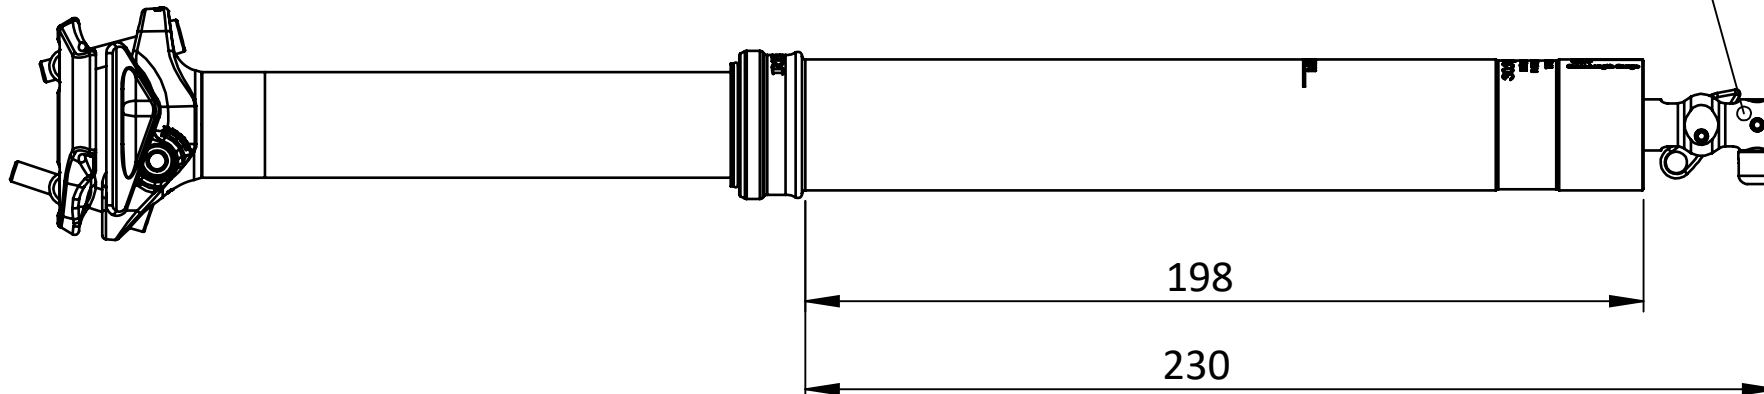

# DIVINE 125 / 30.9 & 31.6 MM

**WEIGHT:** Standard / Titan  
445 g / 435 g @ 30.9 mm  
465 g / 455 g @ 31.6 mm

360° toolless rotation for extra clearance

[www.bikeyoke.com](http://www.bikeyoke.com)

**DIMENSION & WEIGHT**

# DIVINE 160 / 30.9 & 31.6 MM

**WEIGHT:** Standard / Titan  
495 g / 485 g @ 30.9 mm  
515 g / 505 g @ 31.6 mm

# DIVINE 185 / 30.9 & 31.6 MM

**WEIGHT:** Standard / Titan  
535 g / 525 g @ 30.9 mm  
560 g / 550 g @ 31.6 mm