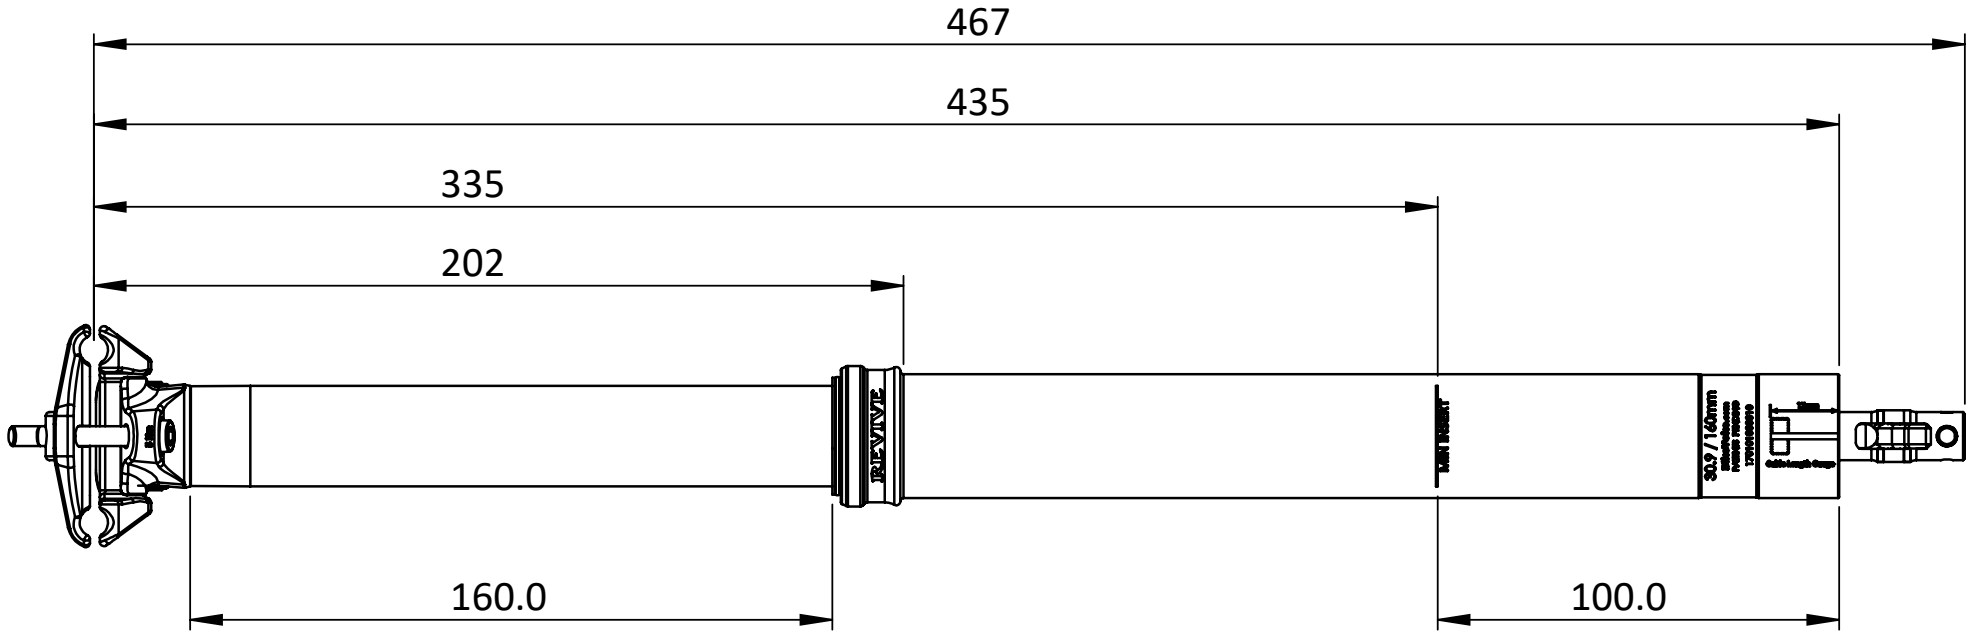

# DIVINE 125 / 30.9 & 31.6 MM

**WEIGHT:** Standard / Titan  
445 g / 435 g @ 30.9 mm  
465 g / 455 g @ 31.6 mm

360° toolless rotation for extra clearance

[www.bikeyoke.com](http://www.bikeyoke.com)

**DIMENSION & WEIGHT**

# DIVINE 160 / 30.9 & 31.6 MM

**WEIGHT:** Standard / Titan  
495 g / 485 g @ 30.9 mm  
515 g / 505 g @ 31.6 mm

# DIVINE 185 / 30.9 & 31.6 MM

**WEIGHT:** Standard / Titan  
535 g / 525 g @ 30.9 mm  
560 g / 550 g @ 31.6 mm