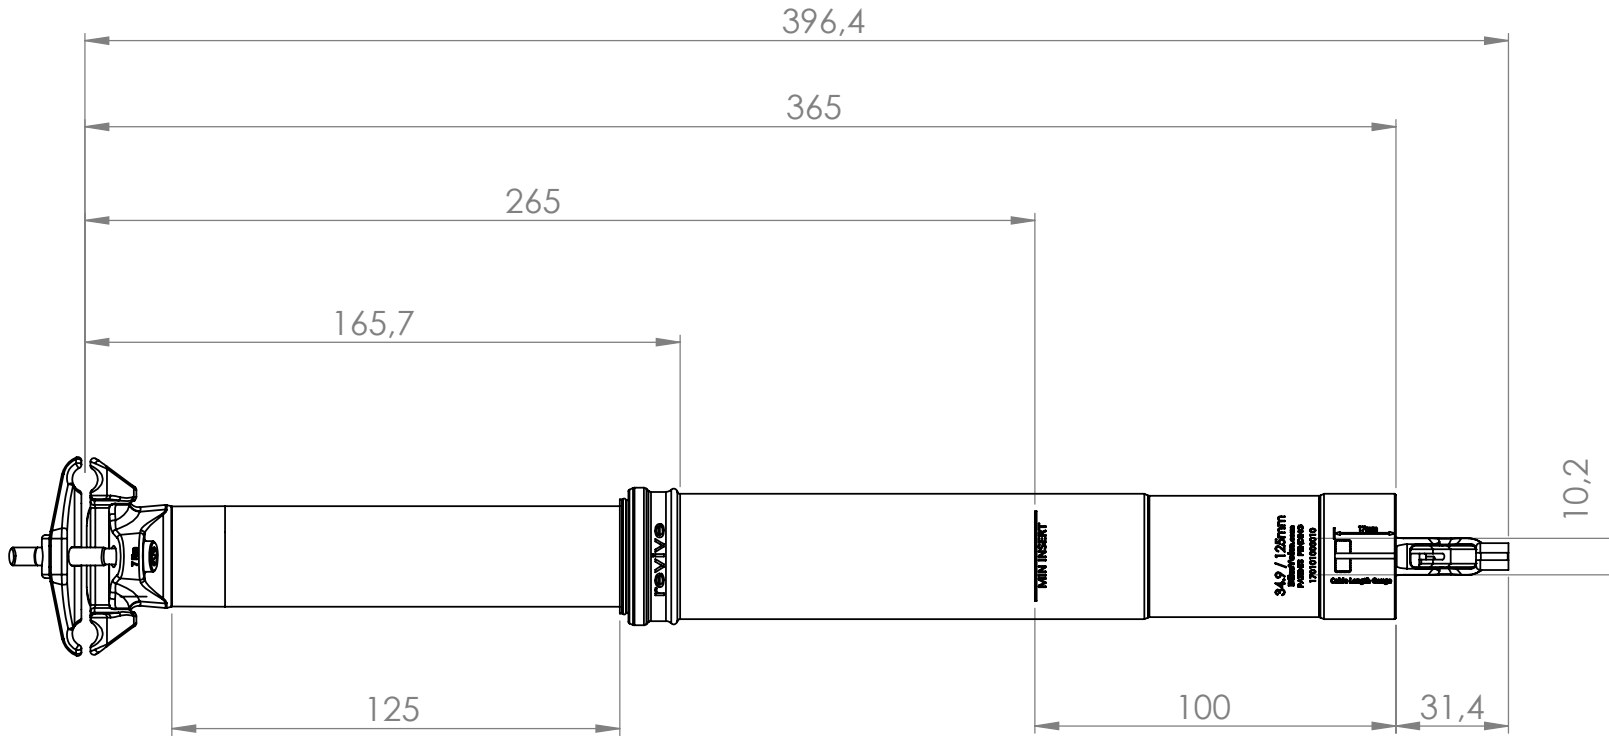

REVIVE MAX 125 / 34.9MM

WEIGHT
Standard / Titan
530 g / 520 g

DIMENSION & WEIGHT

REVIVE MAX 160 / 34.9MM

WEIGHT
Standard / Titan
580 g / 570 g

360° toolless rotation for extra clearance

REVIVE MAX 185 / 34.9MM

WEIGHT
Standard / Titan
630 g / 620 g

DIMENSION & WEIGHT

360° toolless rotation for extra clearance

REVIVE MAX 213 / 34.9MM

WEIGHT
Standard / Titan
690 g / 680 g

DIMENSION & WEIGHT