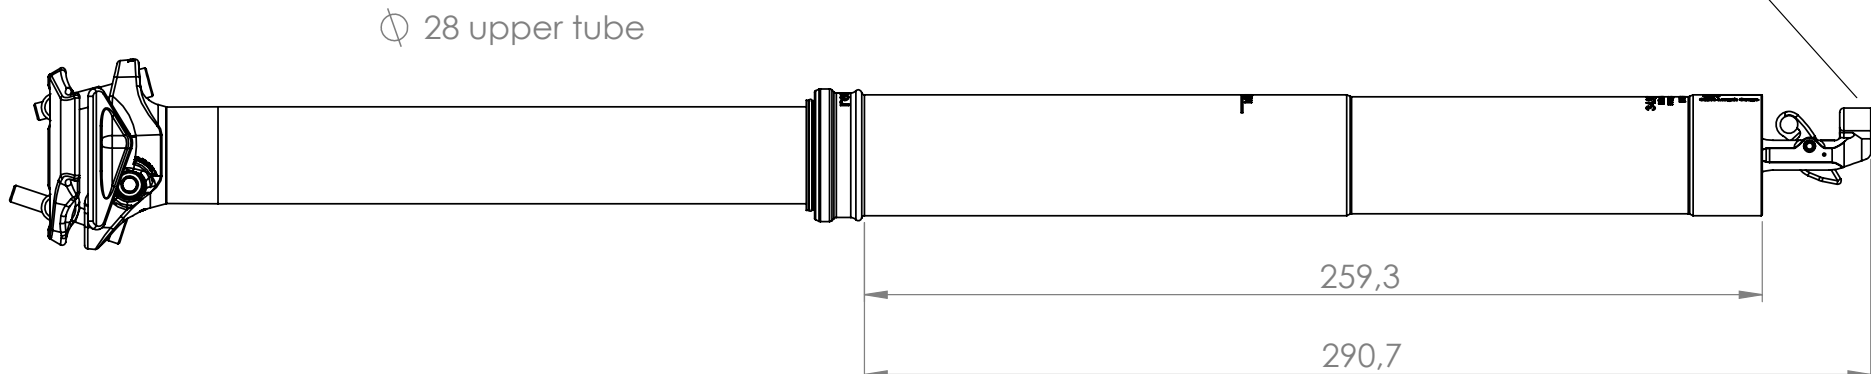

REVIVE MAX 125 / 34.9MM

WEIGHT
Standard / Titan
530 g / 520 g

DIMENSION & WEIGHT

REVIVE MAX 160 / 34.9MM

WEIGHT
Standard / Titan
580 g / 570 g

360° toolless rotation for extra clearance

REVIVE MAX 185 / 34.9MM

WEIGHT
Standard / Titan
630 g / 620 g

DIMENSION & WEIGHT

360° toolless rotation for extra clearance

REVIVE MAX 213 / 34.9MM

WEIGHT
Standard / Titan
690 g / 680 g

DIMENSION & WEIGHT