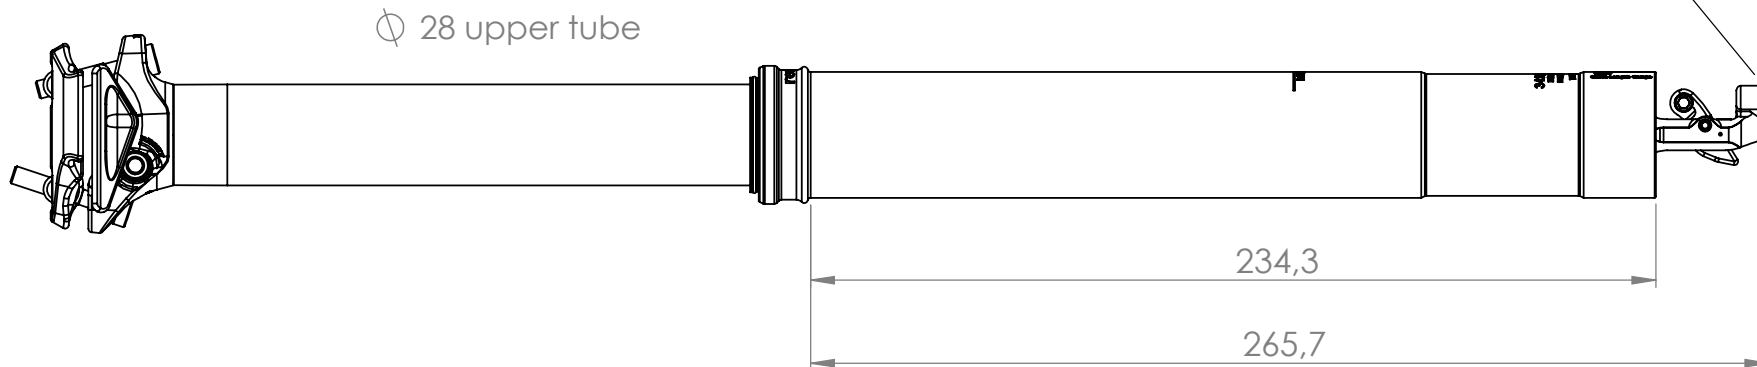

REVIVE MAX 125 / 34.9MM

WEIGHT
Standard / Titan
530 g / 520 g

DIMENSION & WEIGHT

REVIVE MAX 160 / 34.9MM

WEIGHT
Standard / Titan
580 g / 570 g

360° toolless rotation for extra clearance

REVIVE MAX 185 / 34.9MM

WEIGHT
Standard / Titan
630 g / 620 g

DIMENSION & WEIGHT

360° toolless rotation for extra clearance

REVIVE MAX 213 / 34.9MM

WEIGHT
Standard / Titan
690 g / 680 g

DIMENSION & WEIGHT