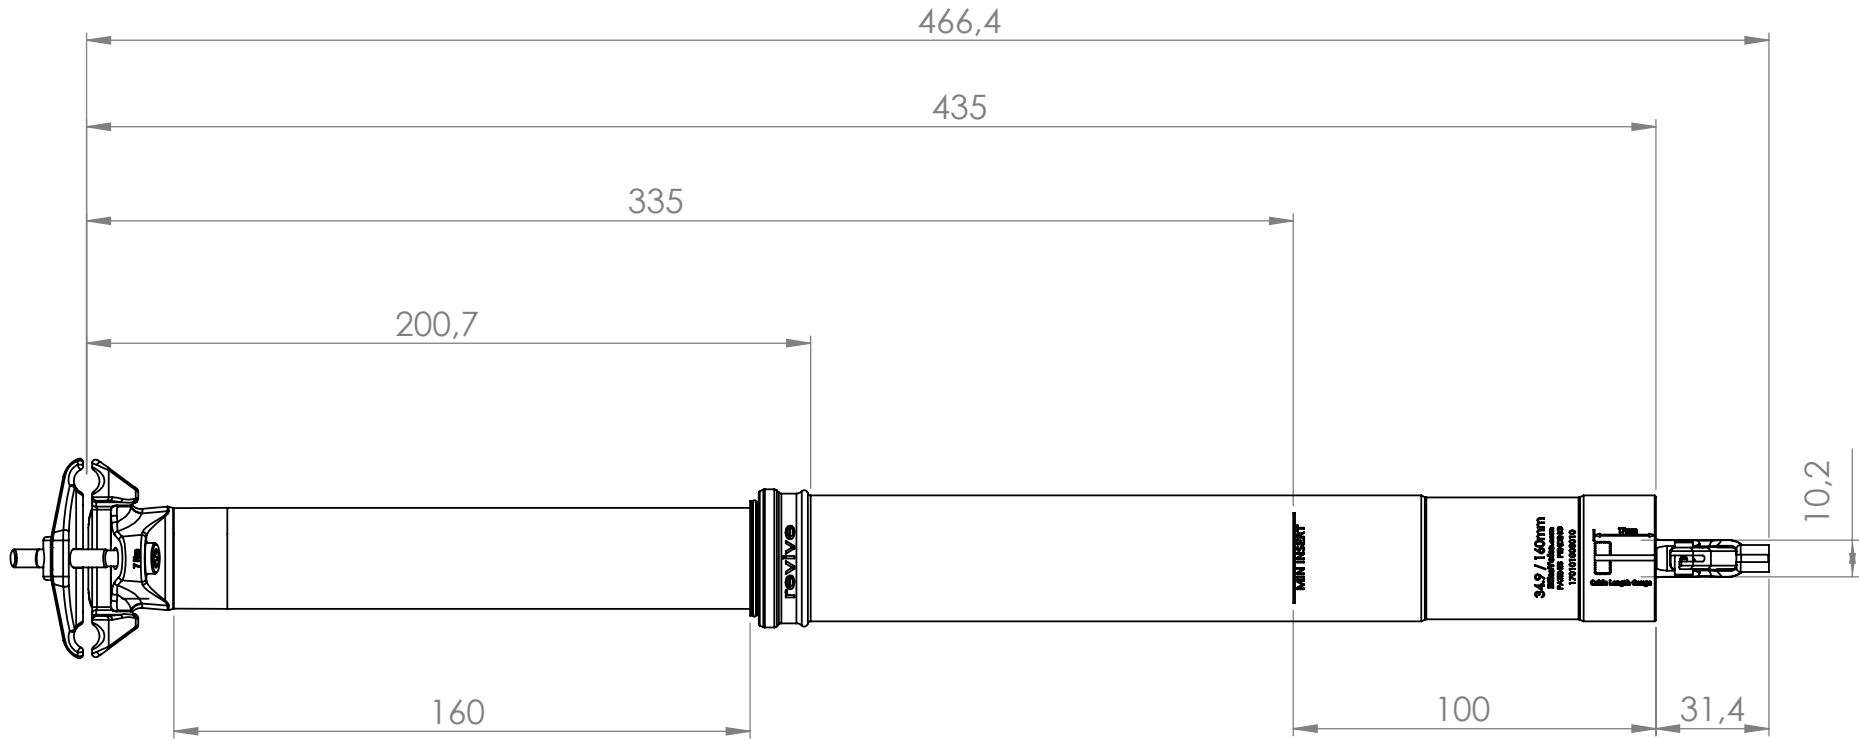

REVIVE MAX 125 / 34.9MM

WEIGHT
Standard / Titan
530 g / 520 g

DIMENSION & WEIGHT

REVIVE MAX 160 / 34.9MM

WEIGHT
Standard / Titan
580 g / 570 g

360° toolless rotation for extra clearance

REVIVE MAX 185 / 34.9MM

WEIGHT
Standard / Titan
630 g / 620 g

DIMENSION & WEIGHT

360° toolless rotation for extra clearance

REVIVE MAX 213 / 34.9MM

WEIGHT
Standard / Titan
690 g / 680 g

DIMENSION & WEIGHT