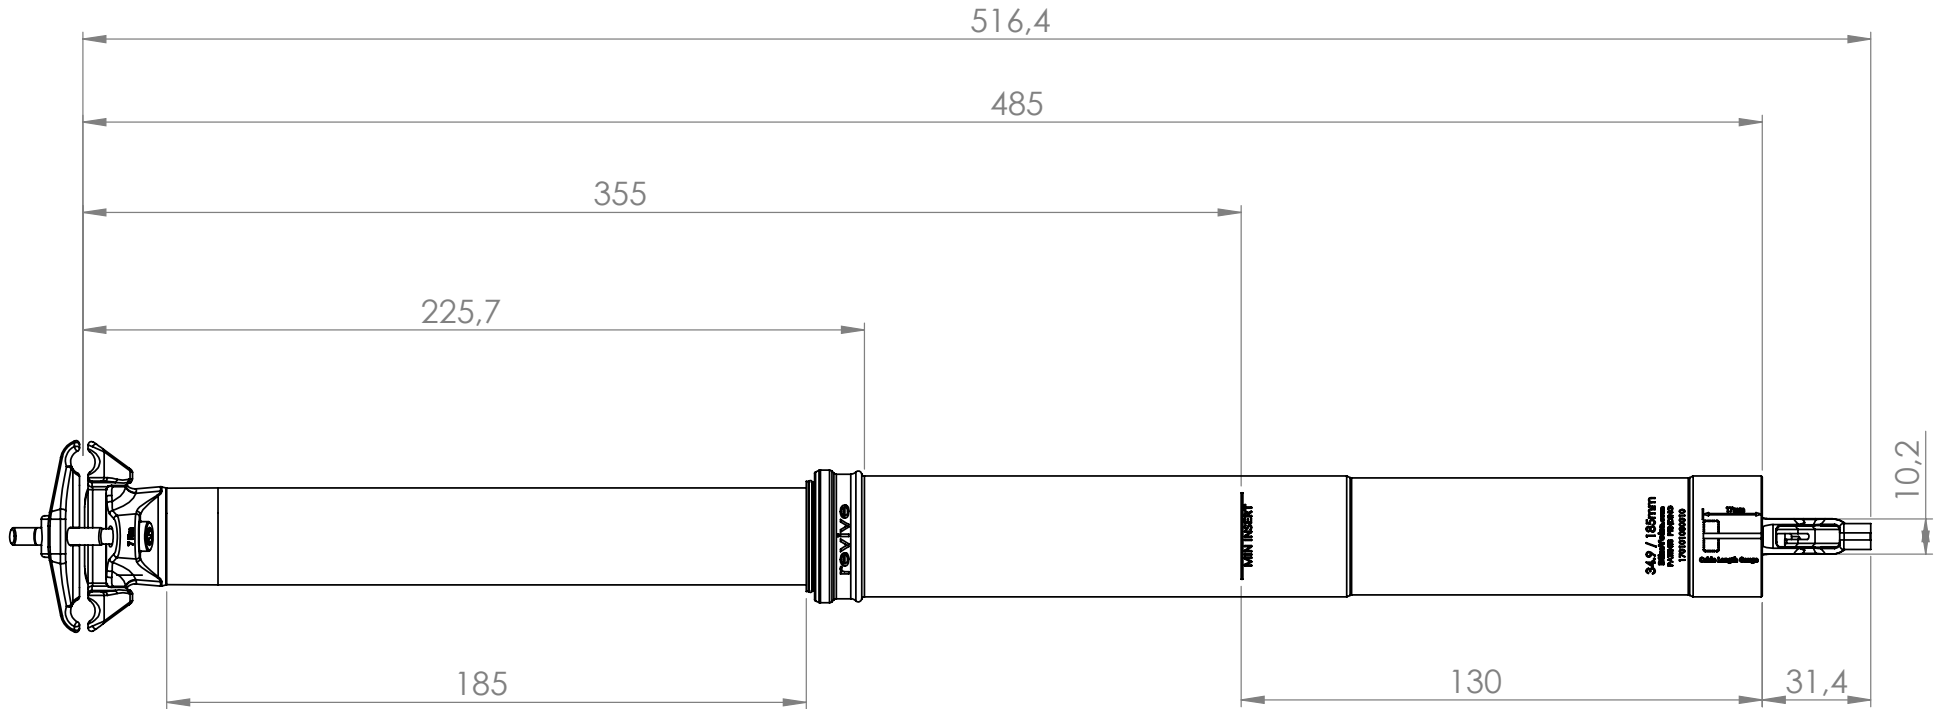

REVIVE MAX 125 / 34.9MM

WEIGHT
Standard / Titan
530 g / 520 g

DIMENSION & WEIGHT

REVIVE MAX 160 / 34.9MM

WEIGHT
Standard / Titan
580 g / 570 g

360° toolless rotation for extra clearance

REVIVE MAX 185 / 34.9MM

WEIGHT
Standard / Titan
630 g / 620 g

DIMENSION & WEIGHT

360° toolless rotation for extra clearance

REVIVE MAX 213 / 34.9MM

WEIGHT
Standard / Titan
690 g / 680 g

DIMENSION & WEIGHT