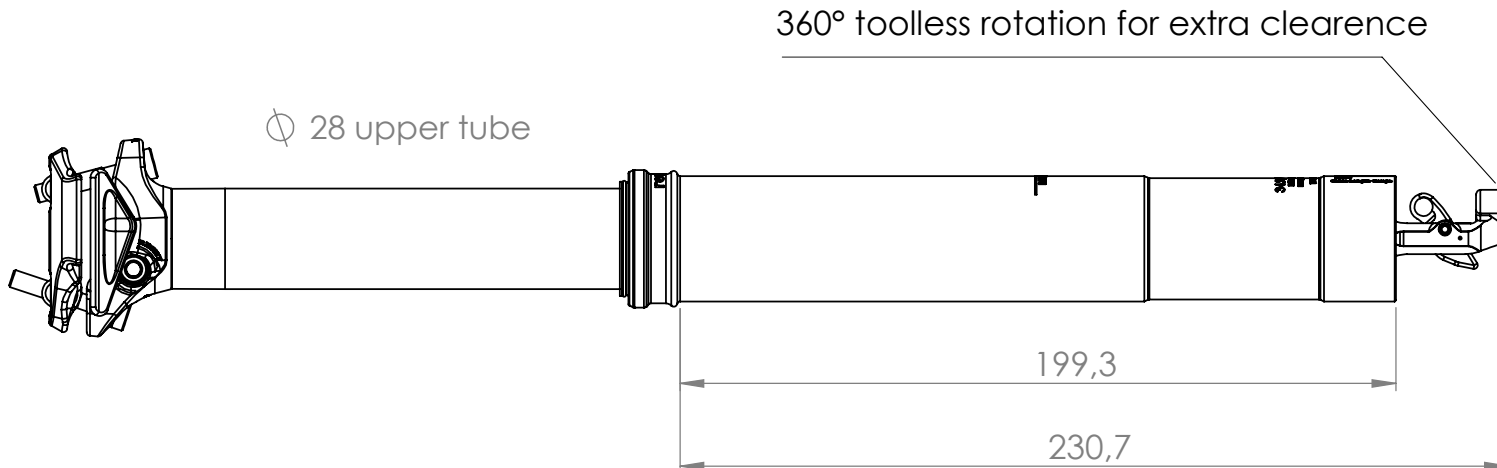

REVIVE MAX 125 / 34.9MM

WEIGHT
Standard / Titan
530 g / 520 g

DIMENSION & WEIGHT

REVIVE MAX 160 / 34.9MM

WEIGHT
Standard / Titan
580 g / 570 g

360° toolless rotation for extra clearance

REVIVE MAX 185 / 34.9MM

WEIGHT
Standard / Titan
630 g / 620 g

DIMENSION & WEIGHT

360° toolless rotation for extra clearance

REVIVE MAX 213 / 34.9MM

WEIGHT
Standard / Titan
690 g / 680 g

DIMENSION & WEIGHT