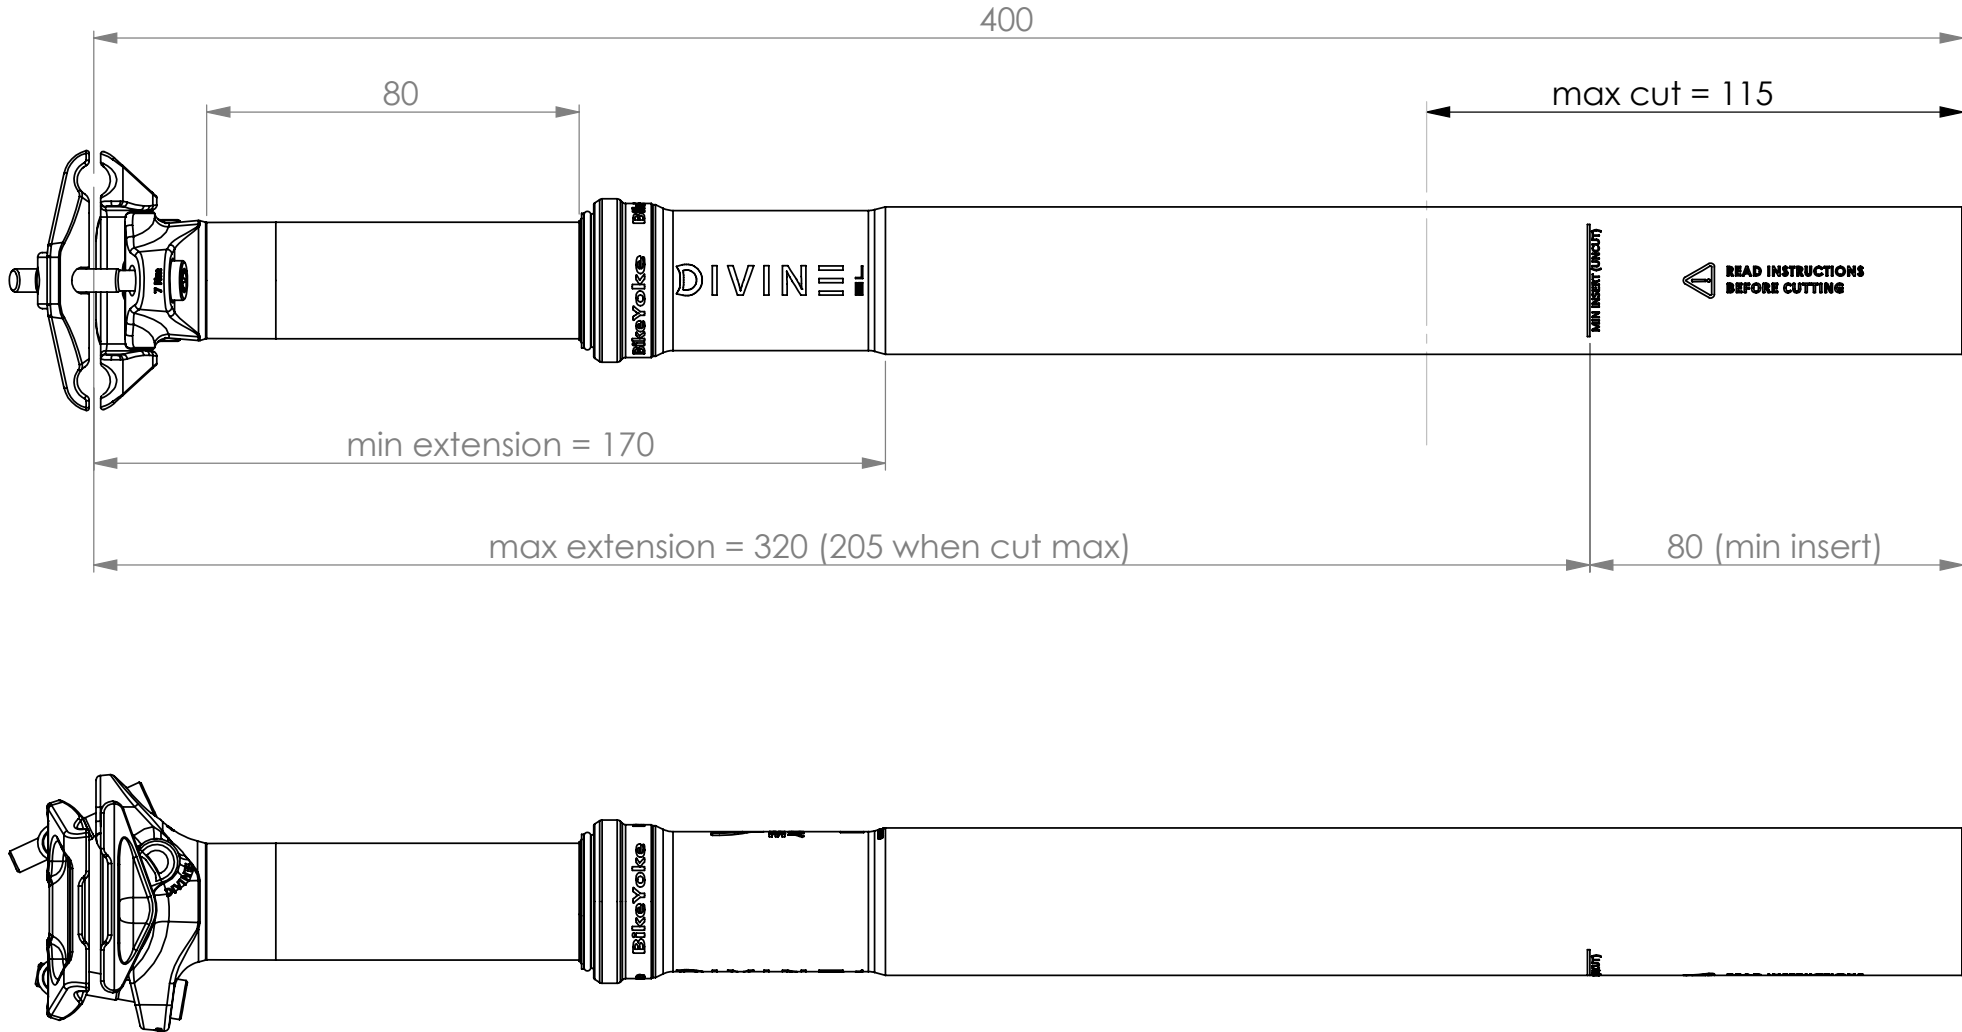

DIVINE SL 80 / 30.9 & 31.6 MM

WEIGHT

400 g @ 30.9 mm

420 g @ 31.6 mm

DIVINE SL 100 / 30.9 & 31.6 MM

WEIGHT

415 g @ 30.9 mm

435 g @ 31.6 mm

DIVINE SL 125 / 30.9 & 31.6 MM

WEIGHT

430 g @ 30.9 mm

450 g @ 31.6 mm