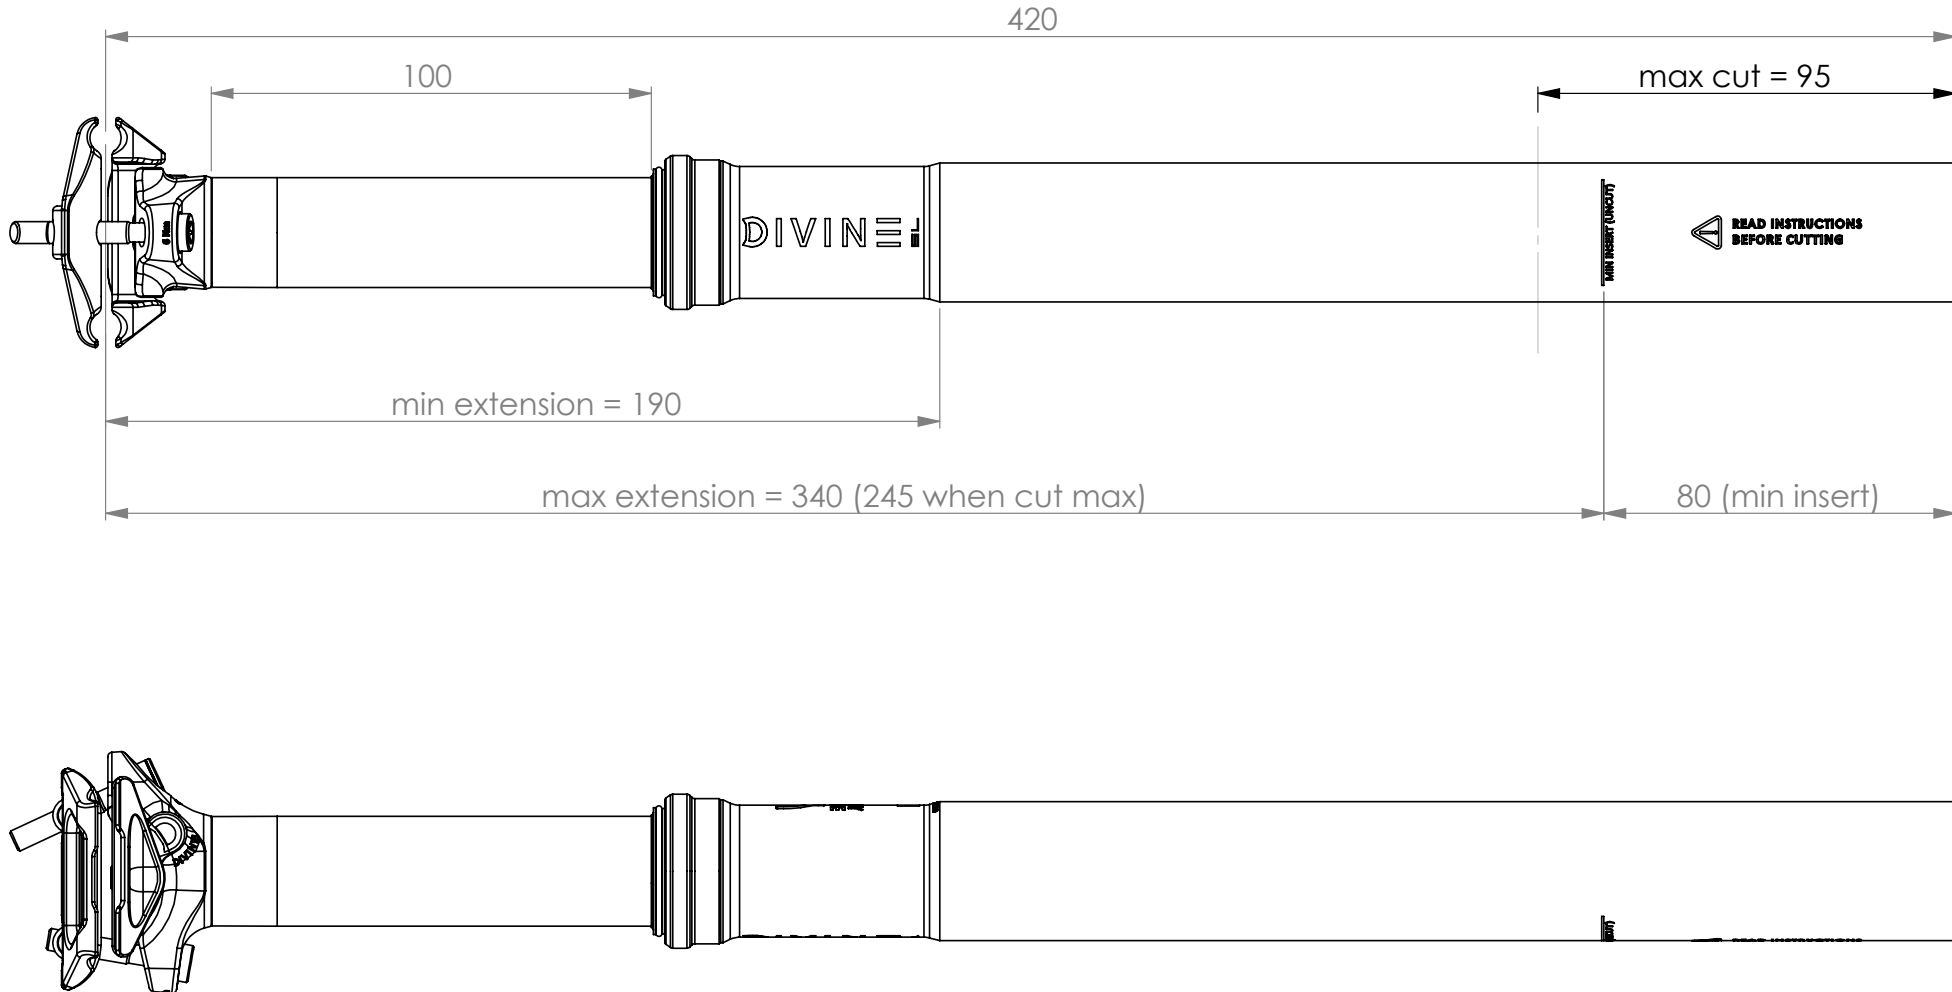

DIVINE SL 80 / 30.9 & 31.6 MM

WEIGHT

400 g @ 30.9 mm

420 g @ 31.6 mm

DIVINE SL 100 / 30.9 & 31.6 MM

WEIGHT

415 g @ 30.9 mm

435 g @ 31.6 mm

DIVINE SL 125 / 30.9 & 31.6 MM

WEIGHT

430 g @ 30.9 mm

450 g @ 31.6 mm